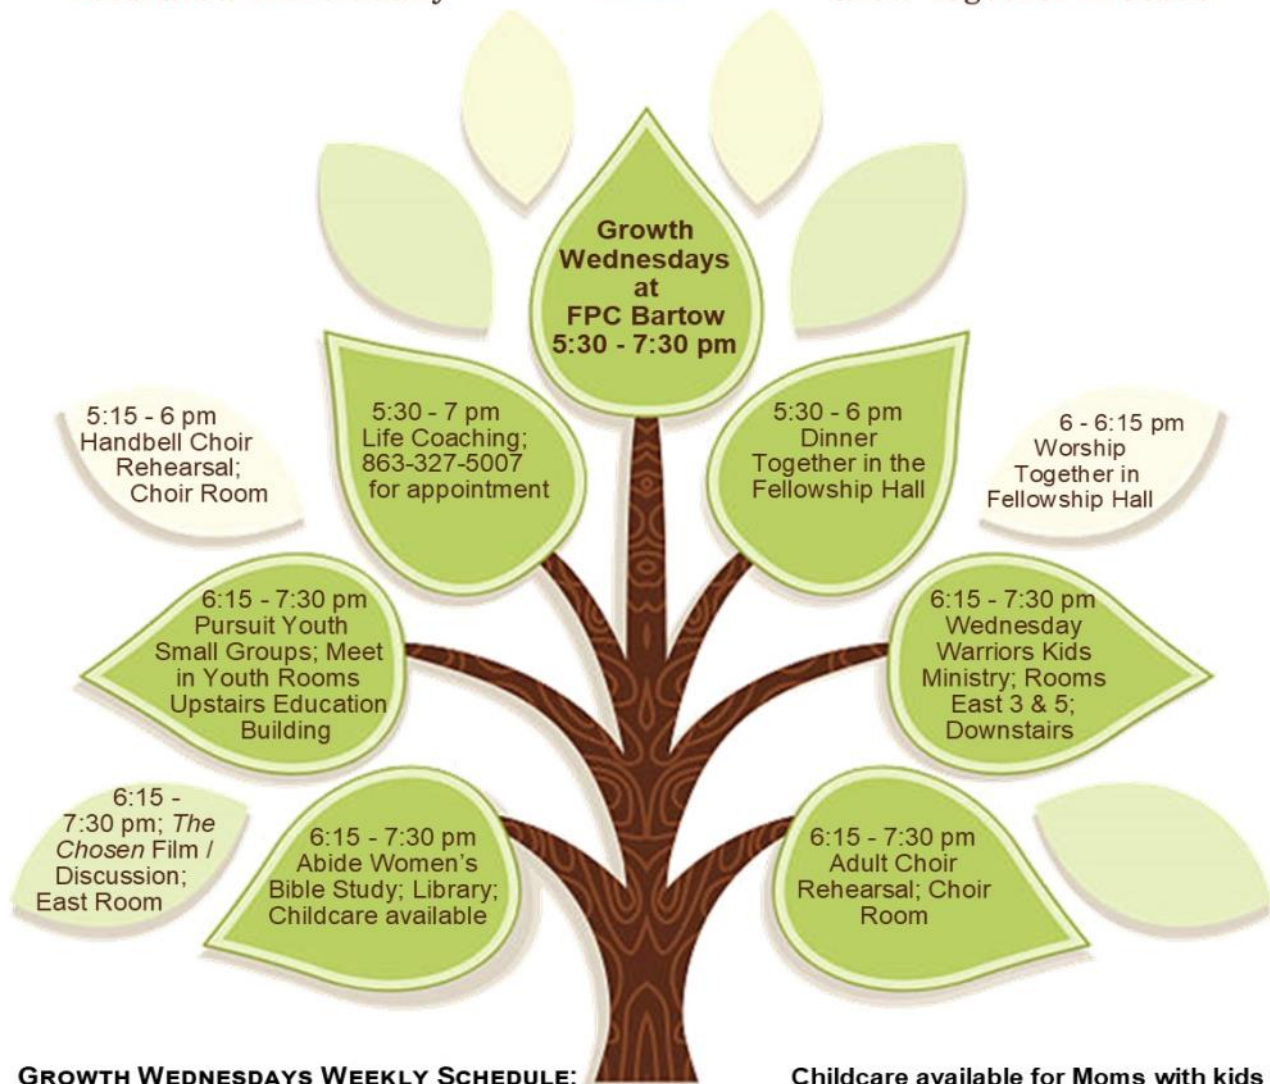

GROWTH WEDNESDAYS WEEKLY SCHEDULE:

Childcare available for Moms with kids

- 5:15 - 6 p.m. — Handbell Choir Rehearsal — Choir Room
- 5:30 - 6 p.m. — Supper served in the Fellowship Hall. Suggested donation - \$5 per person.
- 5:30 - 7 p.m. — 'Made for More' Life Coaching with Deena Fussell; 10-15 minute appointments available; text (863) 327-5007 to make an appointment
- 6:00 - 6:15 p.m. — Worship Together — Praise and Prayer in the Fellowship Hall
- 6:15 - 7:30 p.m. — Student Ministry Small Groups; Student Ministry Rooms upstairs, Education Building
- 6:15 - 7:30 p.m. — Wednesday Warriors Kids Ministry; Rooms West 3 & 5; Downstairs
- 6:15 - 7:30 p.m. — *The Chosen* — Film / Discussion; Small Group Study; East Room
- 6:15 - 7:30 p.m. — Choir Rehearsal; Choir room
- 6:15 - 7:30 p.m. — Abide Women's Bible Study; meet in Library. Childcare available for Moms with kids